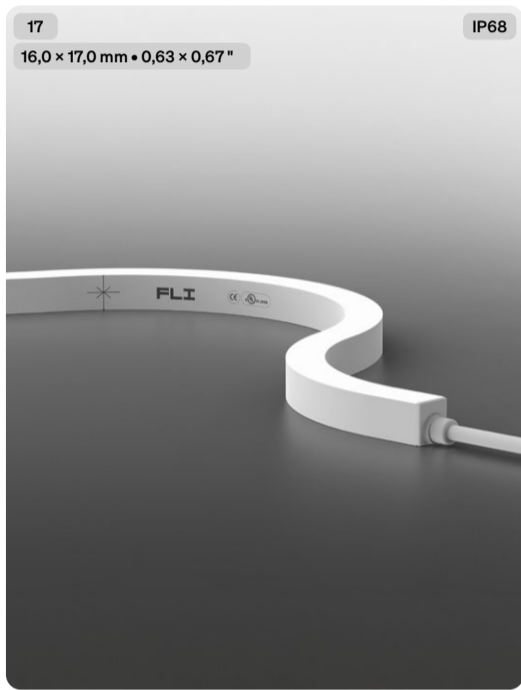

TOOL Black Side Bend

Power consumption  
10,0 W/m • 3,1 W/ft

TOOL Black 3D

Power consumption  
Dropping soon

TOOL 67 3D

Power consumption  
5,0 W/m • 1,5 W/ft  
10,0 W/m • 3,1 W/ft

TOOL 67 Side Bend

Power consumption  
5,0 W/m • 1,5 W/ft  
10,0 W/m • 3,1 W/ft  
15,0 W/m • 4,6 W/ft

TOOL 68 Side Bend

Power consumption  
5,0 W/m • 1,5 W/ft  
10,0 W/m • 3,1 W/ft  
15,0 W/m • 4,6 W/ft

TOOL 68 Top Bend

Power consumption  
5,0 W/m • 1,5 W/ft  
10,0 W/m • 3,1 W/ft  
15,0 W/m • 4,6 W/ft

TOOL Sauna Side Bend