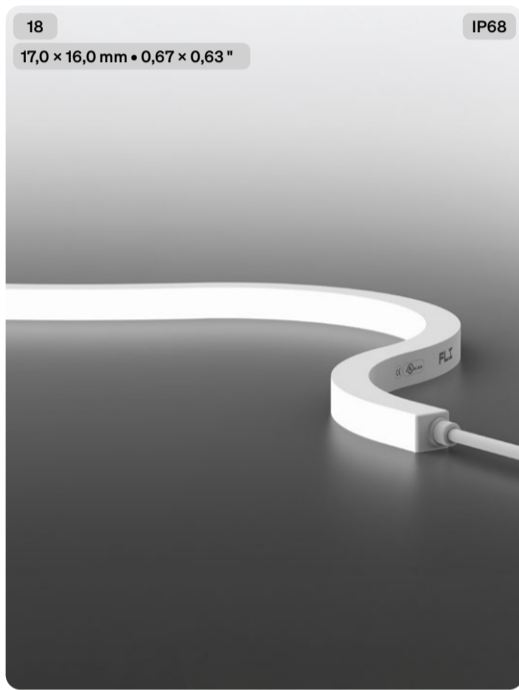

TOOL 68 Top Bend

Power consumption
5,0 W/m • 1,5 W/ft
10,0 W/m • 3,1 W/ft
15,0 W/m • 4,6 W/ft