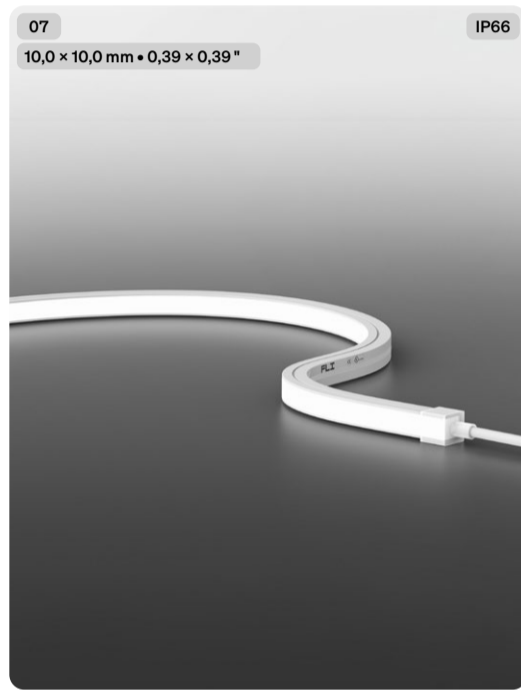

TOOL 65 Nano Side Bend

Power consumption  
6,0 W/m • 1,8 W/ft

TOOL 65 Nano Top Bend

Power consumption  
6,0 W/m • 1,8 W/ft

TOOL-N Top Bend

Power consumption  
280 LED/m • 85 LED/ft  
280 LED/m • 85 LED/ft  
6,0 W/m • 1,8 W/ft  
12,0 W/m • 3,7 W/ft

TOOL 67 Micro Side Bend

Power consumption  
10,0 W/m • 3,1 W/ft

TOOL 67 Micro Top Bend

Power consumption  
10,0 W/m • 3,1 W/ft

TOOL Top Bend

Power consumption  
140 LED/m • 43 LED/ft  
14,4 W/m • 4,4 W/ft

TOOL Top Bend Square