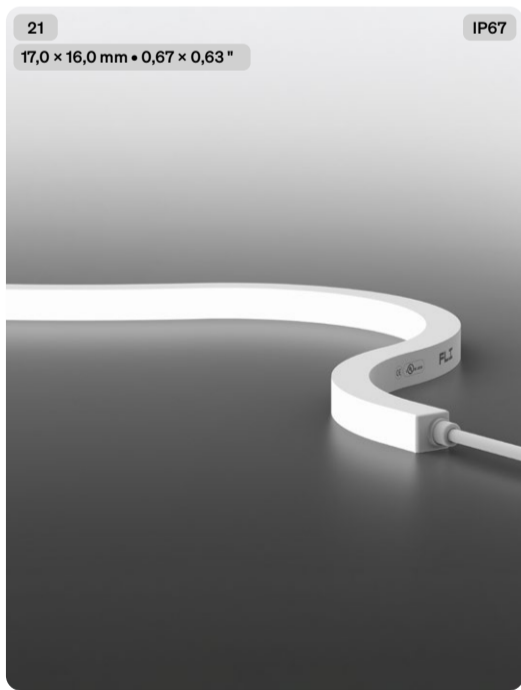

TOOL 67 Top Bend

Power consumption
5,0 W/m • 1,5 W/ft
10,0 W/m • 3,1 W/ft
15,0 W/m • 4,6 W/ft