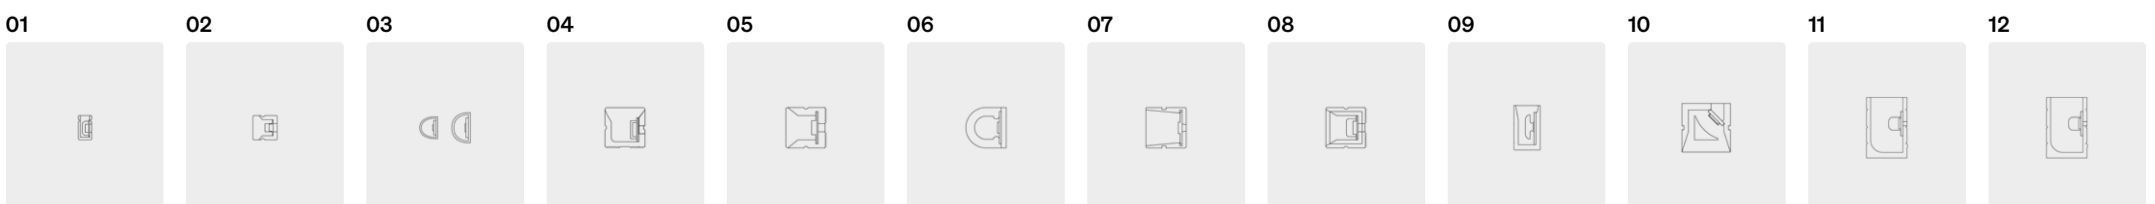

Power consumption  
140 LED/m • 43 LED/ft  
12,0 W/m • 3,7 W/ft

TOOL-M Side Bend

Power consumption  
160 LED/m • 49 LED/ft  
14,4 W/m • 4,4 W/ft

TOOL-M Side Bend Free Cut

Power consumption  
140 LED/m • 43 LED/ft  
140 LED/m • 43 LED/ft  
140 LED/m • 43 LED/ft  
5,0 W/m • 1,5 W/ft  
10,0 W/m • 3,1 W/ft  
14,4 W/m • 4,4 W/ft