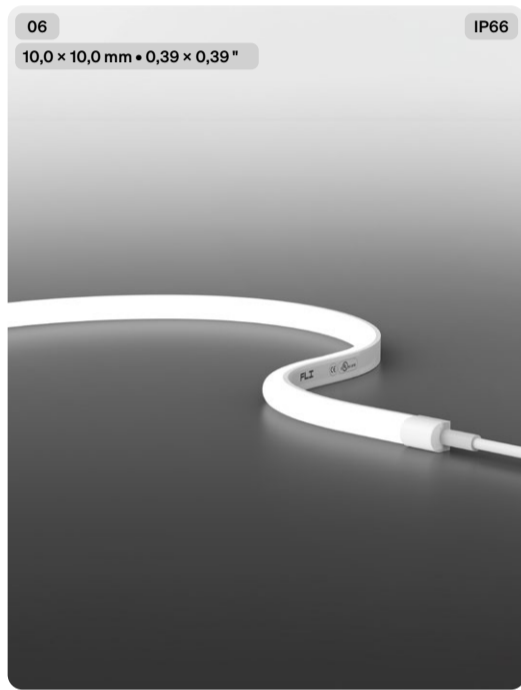

TOOL 65 Nano Side Bend

Power consumption  
6,0 W/m • 1,8 W/ft

TOOL 65 Nano Top Bend

Power consumption  
6,0 W/m • 1,8 W/ft

TOOL-N Top Bend

Power consumption  
280 LED/m • 85 LED/ft  
280 LED/m • 85 LED/ft  
6,0 W/m • 1,8 W/ft  
12,0 W/m • 3,7 W/ft

TOOL 67 Micro Side Bend

Power consumption  
10,0 W/m • 3,1 W/ft

TOOL 67 Micro Top Bend

Power consumption  
10,0 W/m • 3,1 W/ft

TOOL Top Bend

Power consumption  
140 LED/m • 43 LED/ft  
14,4 W/m • 4,4 W/ft

TOOL Top Bend Square