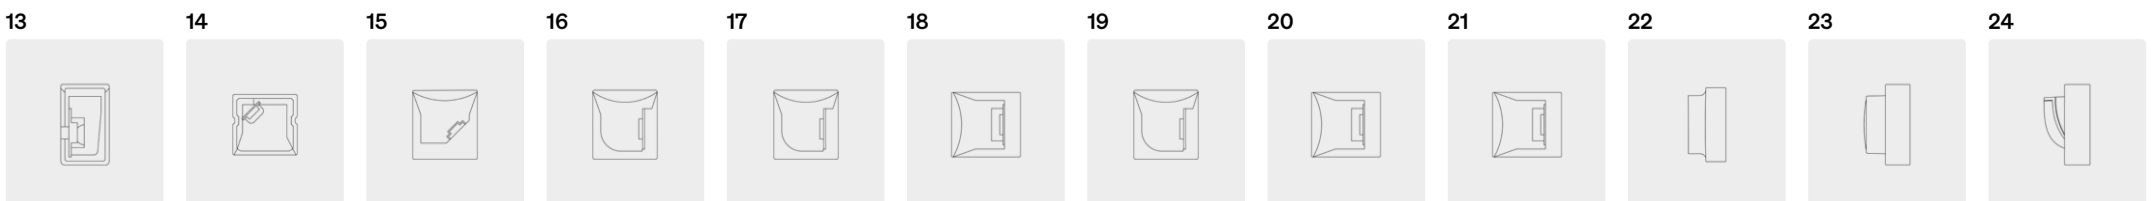

Power consumption  
18,0 W/m • 5,5 W/ft

TOOL Grazer 12 Top Bend

Power consumption  
18,0 W/m • 5,5 W/ft

TOOL Wall Washer Asy Top Bend

Power consumption  
18,0 W/m • 5,5 W/ft

TOOL Wall Washer 3D

Power consumption  
24,0 W/m • 7,3 W/ft