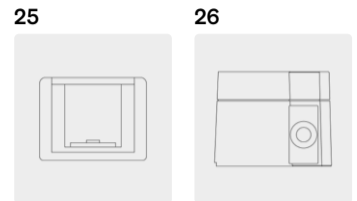

Some general features
UL Listed,
Consistency One Bin,
Saltwater Resistant,
Resistant to Solvents,
UV Protection,
Dimmable product