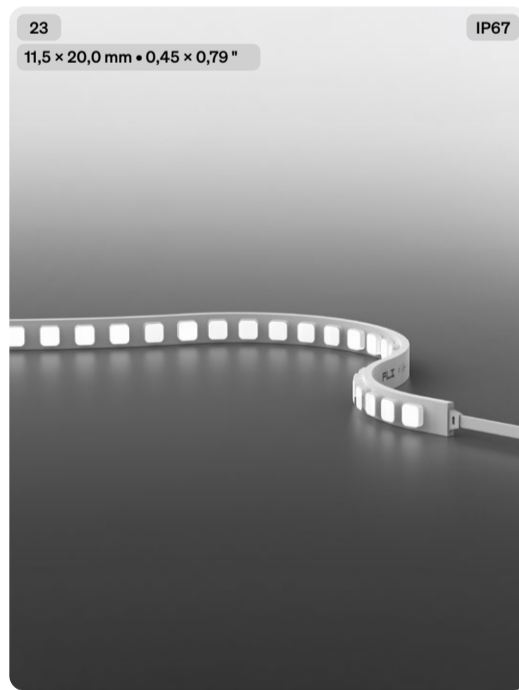

TOOL Grazer 12 Top Bend

Power consumption
18,0 W/m • 5,5 W/ft