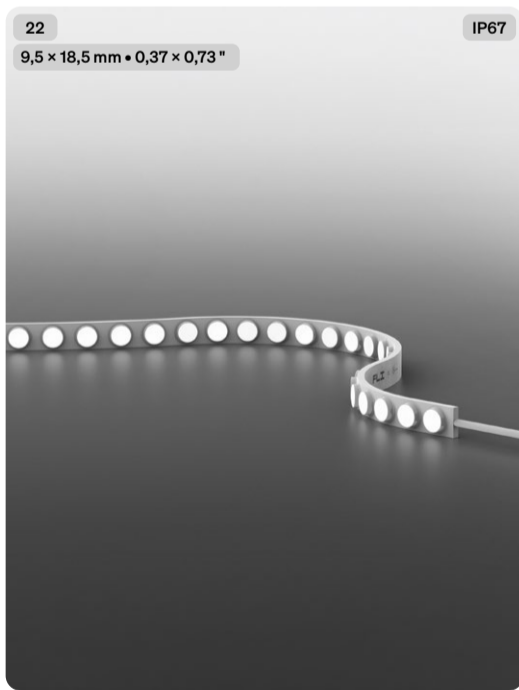

Power consumption  
5,0 W/m • 1,5 W/ft

TOOL Sauna Top Bend

Power consumption  
5,0 W/m • 1,5 W/ft

TOOL 67 Top Bend

Power consumption  
5,0 W/m • 1,5 W/ft  
10,0 W/m • 3,1 W/ft  
15,0 W/m • 4,6 W/ft

TOOL Grazer Top Bend