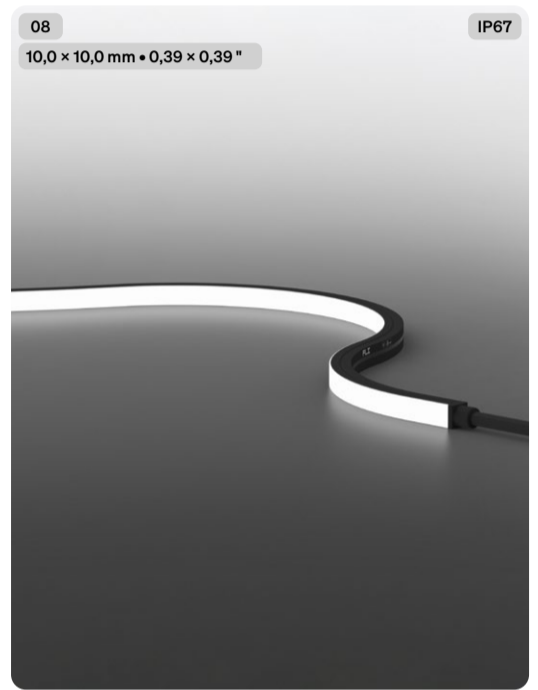

TOOL Black Top Bend

Power consumption
10,0 W/m • 3,1 W/ft