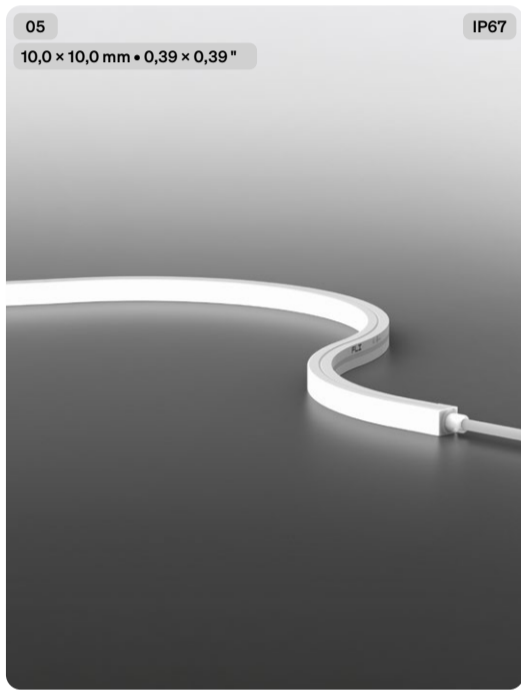

TOOL 65 Nano Side Bend

Power consumption  
6,0 W/m • 1,8 W/ft

TOOL 65 Nano Top Bend

Power consumption  
6,0 W/m • 1,8 W/ft

TOOL-N Top Bend

Power consumption  
280 LED/m • 85 LED/ft  
280 LED/m • 85 LED/ft  
6,0 W/m • 1,8 W/ft  
12,0 W/m • 3,7 W/ft

TOOL 67 Micro Side Bend

Power consumption  
10,0 W/m • 3,1 W/ft

TOOL 67 Micro Top Bend

Power consumption  
10,0 W/m • 3,1 W/ft

TOOL Top Bend

Power consumption  
140 LED/m • 43 LED/ft  
14,4 W/m • 4,4 W/ft

TOOL Top Bend Square