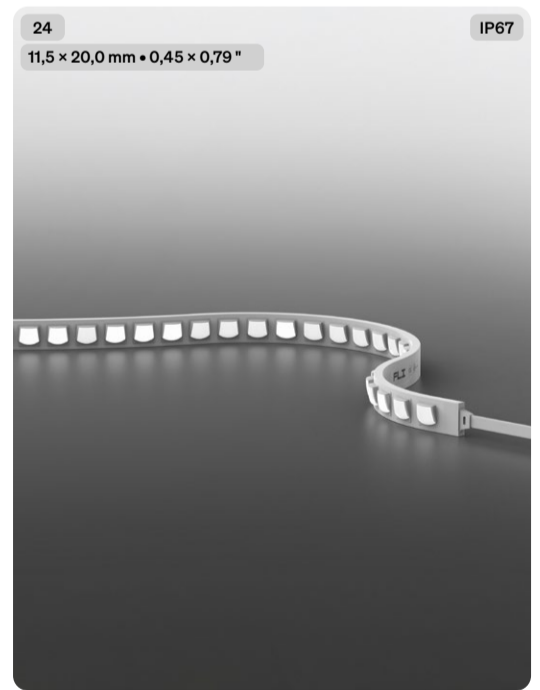

TOOL Wall Washer Asy Top Bend

Power consumption
18,0 W/m • 5,5 W/ft