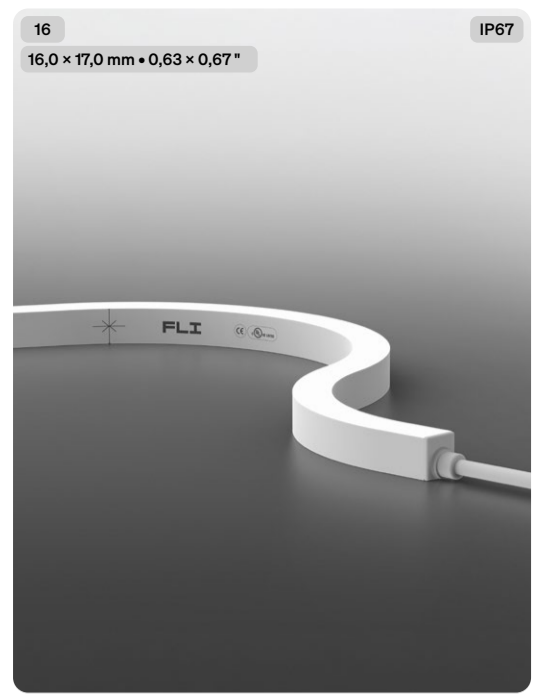

TOOL Black Side Bend

Power consumption  
10,0 W/m • 3,1 W/ft

TOOL Black 3D

Power consumption  
Dropping soon

TOOL 67 3D

Power consumption  
5,0 W/m • 1,5 W/ft  
10,0 W/m • 3,1 W/ft

TOOL 67 Side Bend

Power consumption  
5,0 W/m • 1,5 W/ft  
10,0 W/m • 3,1 W/ft  
15,0 W/m • 4,6 W/ft