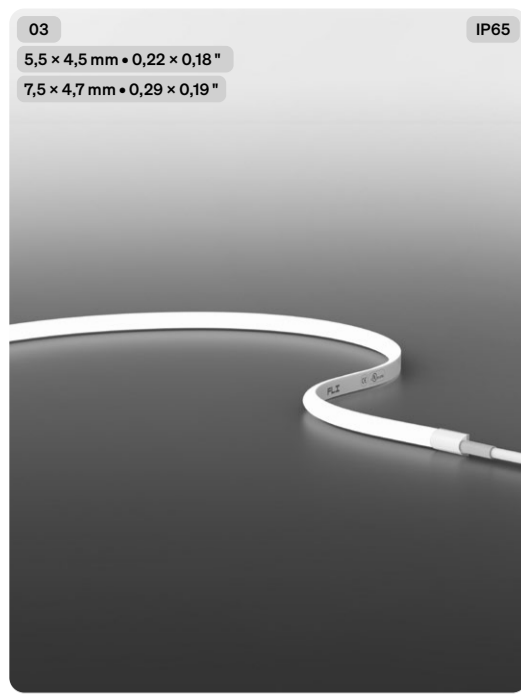

TOOL 65 Nano Side Bend

Power consumption  
6,0 W/m • 1,8 W/ft

TOOL 65 Nano Top Bend

Power consumption  
6,0 W/m • 1,8 W/ft

TOOL-N Top Bend

Power consumption  
280 LED/m • 85 LED/ft  
280 LED/m • 85 LED/ft  
6,0 W/m • 1,8 W/ft  
12,0 W/m • 3,7 W/ft

TOOL 67 Micro Side Bend

Power consumption  
10,0 W/m • 3,1 W/ft

TOOL 67 Micro Top Bend

Power consumption  
10,0 W/m • 3,1 W/ft

TOOL Top Bend

Power consumption  
140 LED/m • 43 LED/ft  
14,4 W/m • 4,4 W/ft

TOOL Top Bend Square

TOOL Chain Wall Washer Side Bend

Power consumption  
48,0 W/m • 14,6 W/ft

Some general features  
UL Listed,  
Consistency One Bin,  
Saltwater Resistant,  
Resistant to Solvents,  
UV Protection,  
Dimmable product