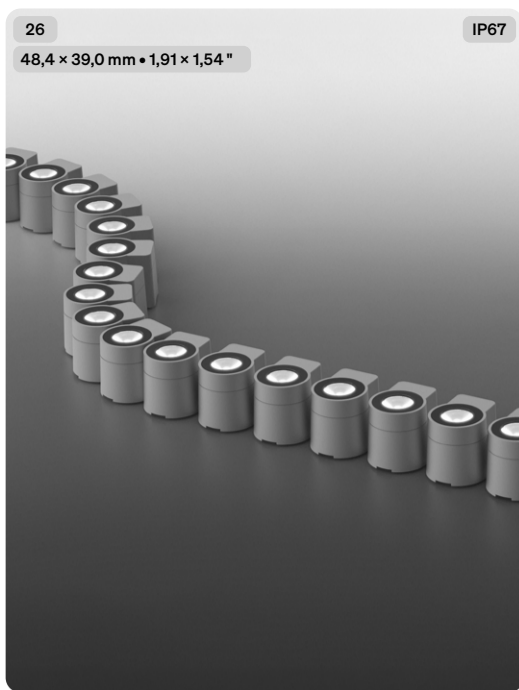

Power consumption  
18,0 W/m • 5,5 W/ft

TOOL Grazer 12 Top Bend

Power consumption  
18,0 W/m • 5,5 W/ft

TOOL Wall Washer Asy Top Bend

Power consumption  
18,0 W/m • 5,5 W/ft

TOOL Wall Washer 3D

Power consumption  
24,0 W/m • 7,3 W/ft