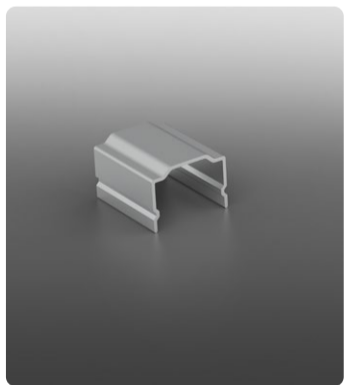

Variuos fastening options

Use for furniture with curved line:

Flexible Aluminium Profile,  
Aluminium Mounting clips,  
Steel Mounting clips,  
Adjustable Clips,  
Steel Clips,  
PC Clip

Use for furniture with straight lines: